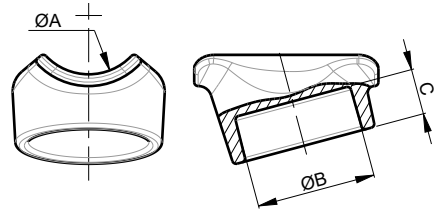

SWT75

AL WELD T-CONNECTOR

UP TO
400kV

PART NUMBER	A (RUN)	B (TAP)	C
SWT18A16A75	2"IPS (60mm)	1,25"IPS (42mm)	25
SWT18A17A75		1,5"IPS (48mm)	25
SWT19A16A75	2,5"IPS (73mm)	1,25"IPS (42mm)	25
SWT19A17A75		1,5"IPS (48mm)	25
SWT19A18A75		2"IPS (60mm)	25
SWT20A17A75	3"IPS (88,9mm)	1,5"IPS (48mm)	25
SWT20A18A75		2"IPS (60mm)	25
SWT20A19A75		2,5"IPS (73mm)	35
SWT21A16A75	3,5"IPS (101,6mm)	1,25"IPS (42mm)	25
SWT21A17A75		1,5"IPS (48mm)	25
SWT21A18A75		2"IPS (60mm)	25
SWT21A19A75		2,5"IPS (73mm)	35
SWT22A18A75	4"IPS (114,3mm)	2"IPS (60mm)	25
SWT22A19A75		2,5"IPS (73mm)	35
SWT22A20A75		3"IPS (88,9mm)	35
SWT24A18A75	5"IPS (141,3mm)	2"IPS (60mm)	25
SWT24A19A75		2,5"IPS (73mm)	35
SWT24A20A75		3"IPS (88,9mm)	35
SWT86A20A75	6"IPS (168mm)	3"IPS (88,9mm)	35
SWT86A21A75		3,5"IPS (101,6mm)	35
SWT86A22A75		4"IPS (114,3mm)	35